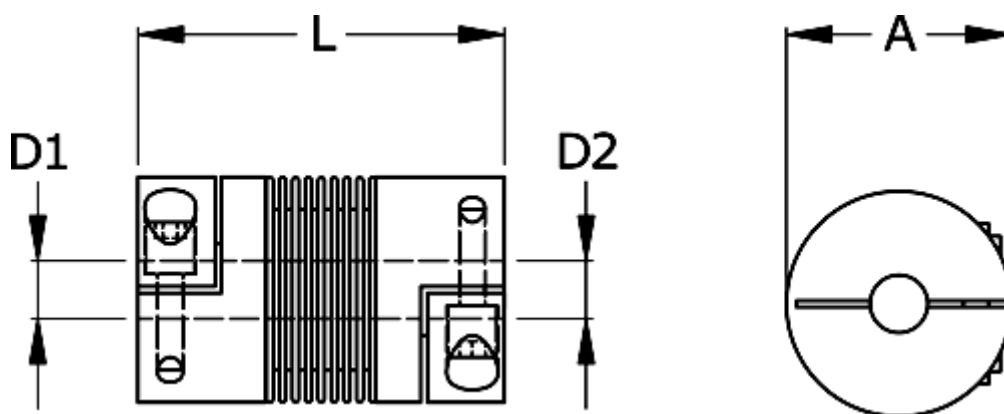

Data Sheet

Article number: 3330201000571212

Description: Bellow coupling type 2 size100
Length 57 mm, bore 12/12 mm

Measures

A	= 40.5
D1	= 12
D2	= 12
L	= 57
Nom. torque NM (Tkn)	= 10